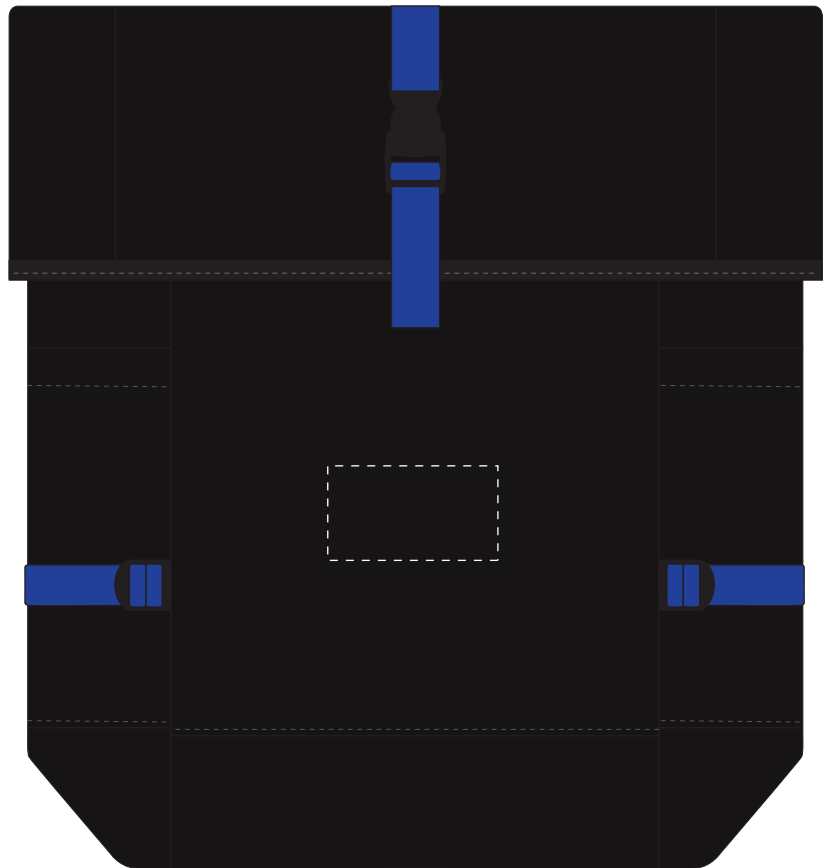

Your Ref:	Quantity:	Product Code: QB0455
Our Ref:	Version: 1	Product Colour: BLACK

**PRINTING CONCERNS:****PRODUCT INFO: DUE TO THE NATURE OF THE PRODUCT THE PRINT POSITION MAY VARY BY 2 - 3 MM**

We stock this item in the following colours

**MADEIRA THREAD REF**

- Colour 1
- Colour 1
- Colour 1
- Colour 1

ARTWORK SCALE 25%

**The dashed line is to demonstrate print area and will not appear on your printed item****PLEASE NOTE:**

- All colours including print and product are for visual purposes only and should not be regarded as the actual colour of the product and print.
- Some products may vary from batch to batch and may differ from previous orders.
- The colour and texture of a product can also have an effect on the final print colour.
- By approving this order we accept that you understand these terms.

To proceed, please approve visual via the online system.

ARTWORK SCALE 100%

Max embroidery area: 90mm x 50mm